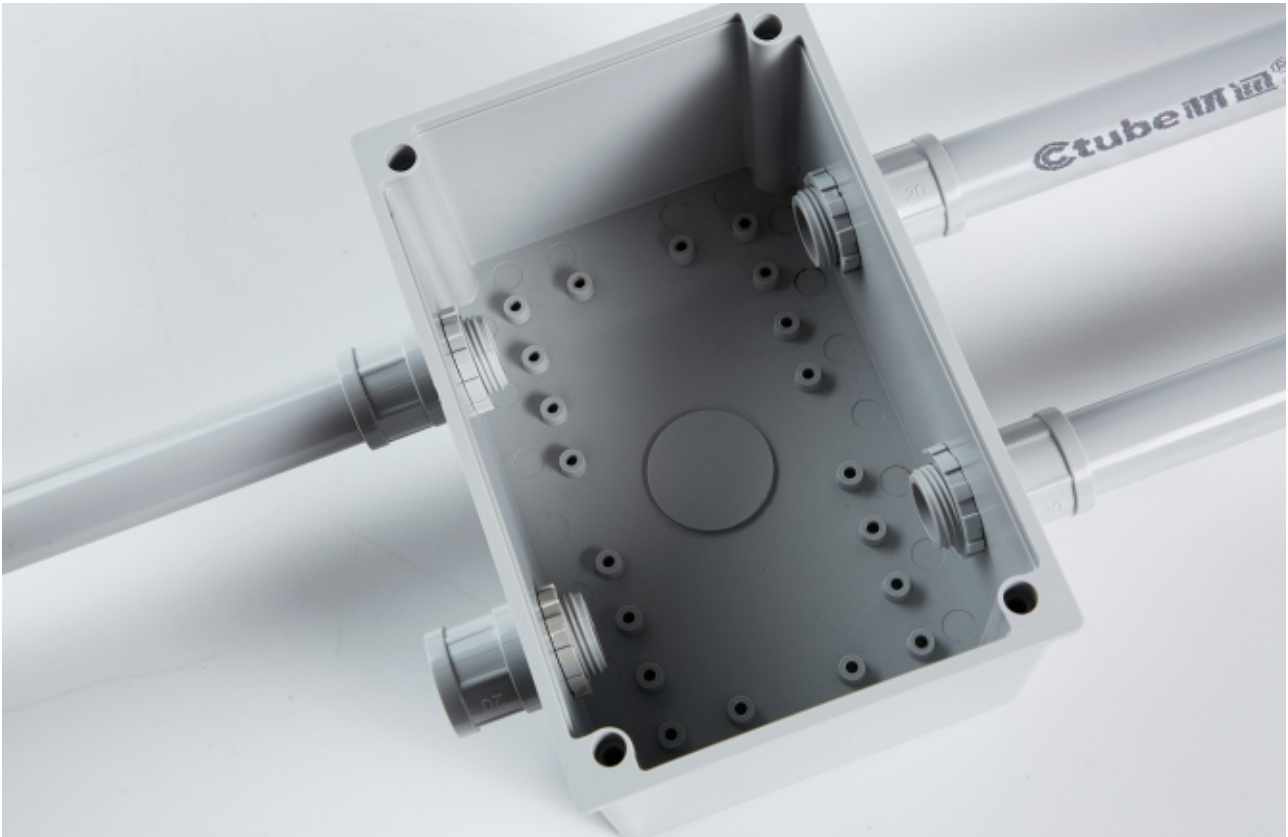

Adaptable Box

Comply with AS/NZS 2053
Flame retardant
Resistance to UV
With stainless steel screws and waterpoo ring
IP67

ITEM NO	SIZE	INNER PACKING		OUTER PACKING	
	L.W.H	UNIT	QTY	UNIT	QTY
CT-AB8562	85x85x62mm	PAK	1	CTN	96
CT-AB10850	108x108x50mm	PAK	1	CTN	63
CT-AB10876	108x108x76mm	PAK	1	CTN	45
CT-AB16381	163x108x81mm	PAK	1	CTN	42
CT-AB21181	211x108x81mm	PAK	1	CTN	18
CT-AB300152	300x200x152mm	PAK	1	CTN	4
CT-AB300200	300x200x200mm	PAK	1	CTN	4